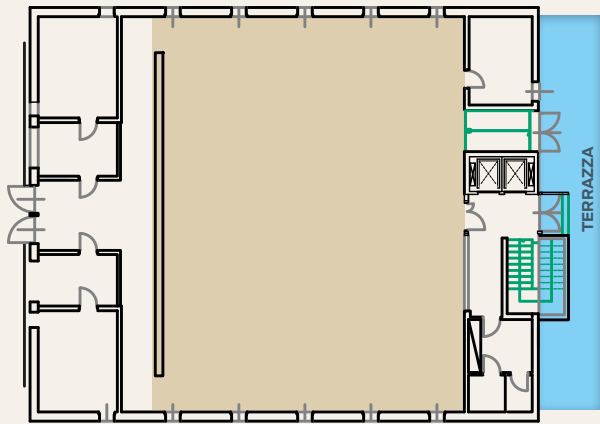

La fabbrica dell'acqua

Area	Theatre style	Classroom style	Banquet style
280 sqm	150 + 8 pax	96 + 8 pax	180 pax

Room length = 14,50m · Room width = 19,33m

Equipment:

3 fixed projectors with 6,700 lumens - usable also individually at the same moment; 3 retractable screens of 290 x 210 cm; full HD camera for event recording; audio system with speakers and amplifiers; sound system microphone; internet streaming; flipchart; WiFi; telephone line; laser pointers; lectern speaker; platform area speakers