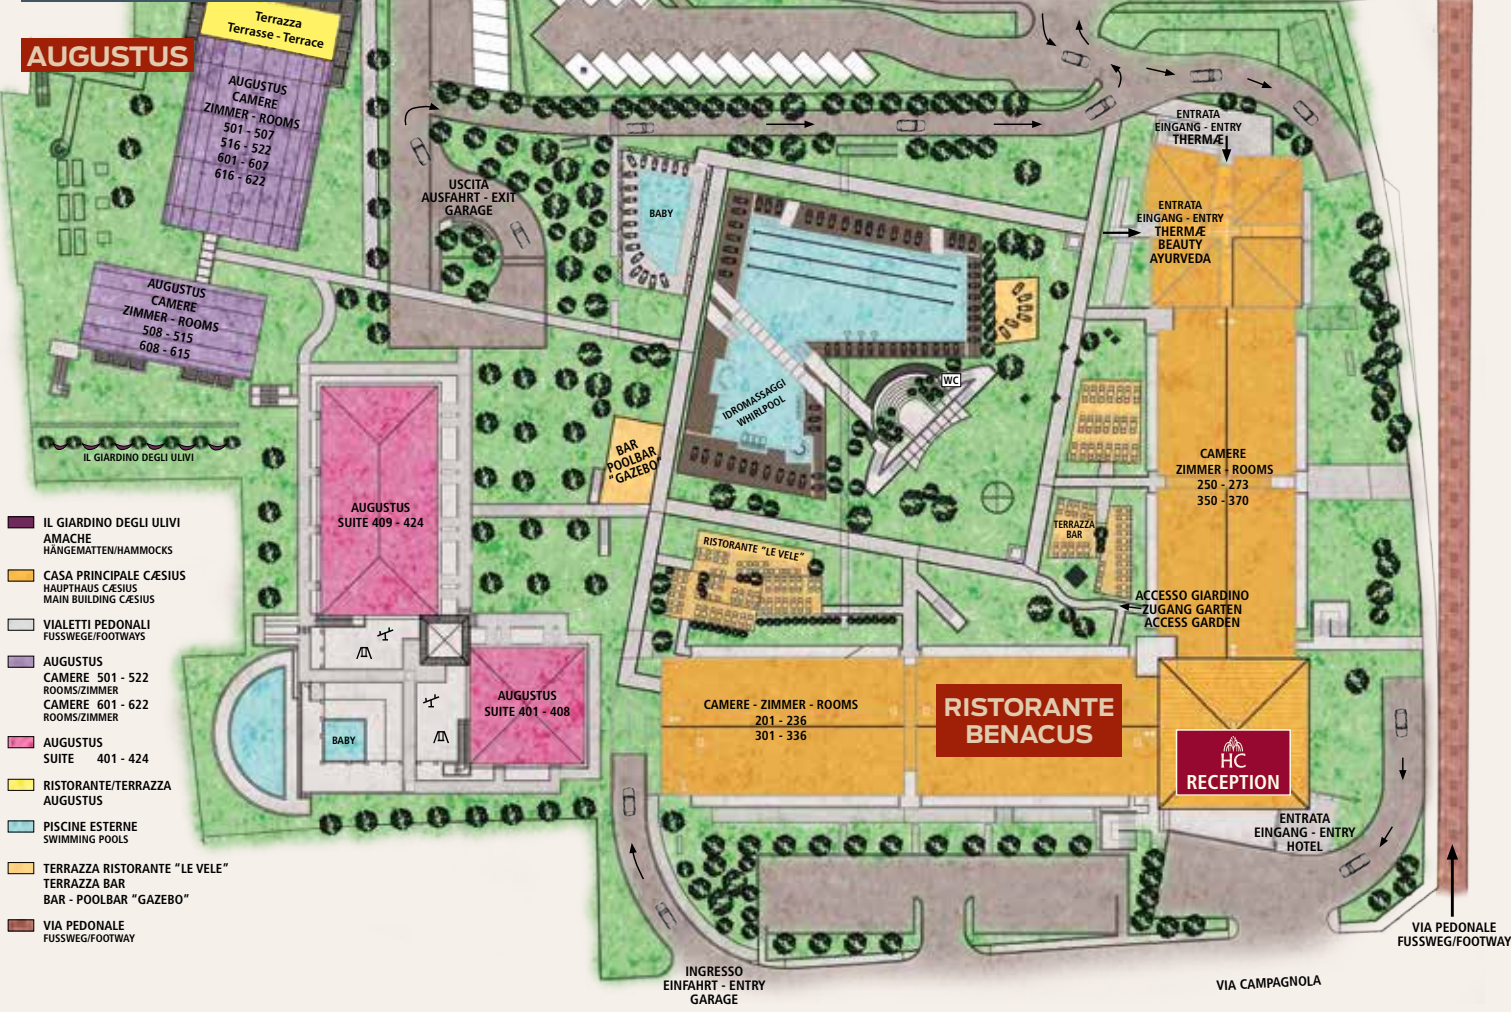

La fabbrica dell'acqua

Area	Theatre style	Classroom style	Banquet style
280 sqm	150 + 8 pax	96 + 8 pax	180 pax

Room length = 14,50m · Room width = 19,33m

Equipment:

3 fixed projectors with 6,700 lumens - usable also individually at the same moment; 3 retractable screens of 290 x 210 cm; full HD camera for event recording; audio system with speakers and amplifiers; sound system microphone; internet streaming; flipchart; WiFi; telephone line; laser pointers; lectern speaker; platform area speakers

USCITA PEDONALE AL LAGO
 FUSSWEG ZUM SEE
 FOOTWAY TO THE LAKE

PESCHIERA DEL GARDA ← STRADA GARDESANA → BARDOLINO

Tel. +39 045 7219746
 congresscaesius@europlan.it
 www.caesiuscongresscenter.com